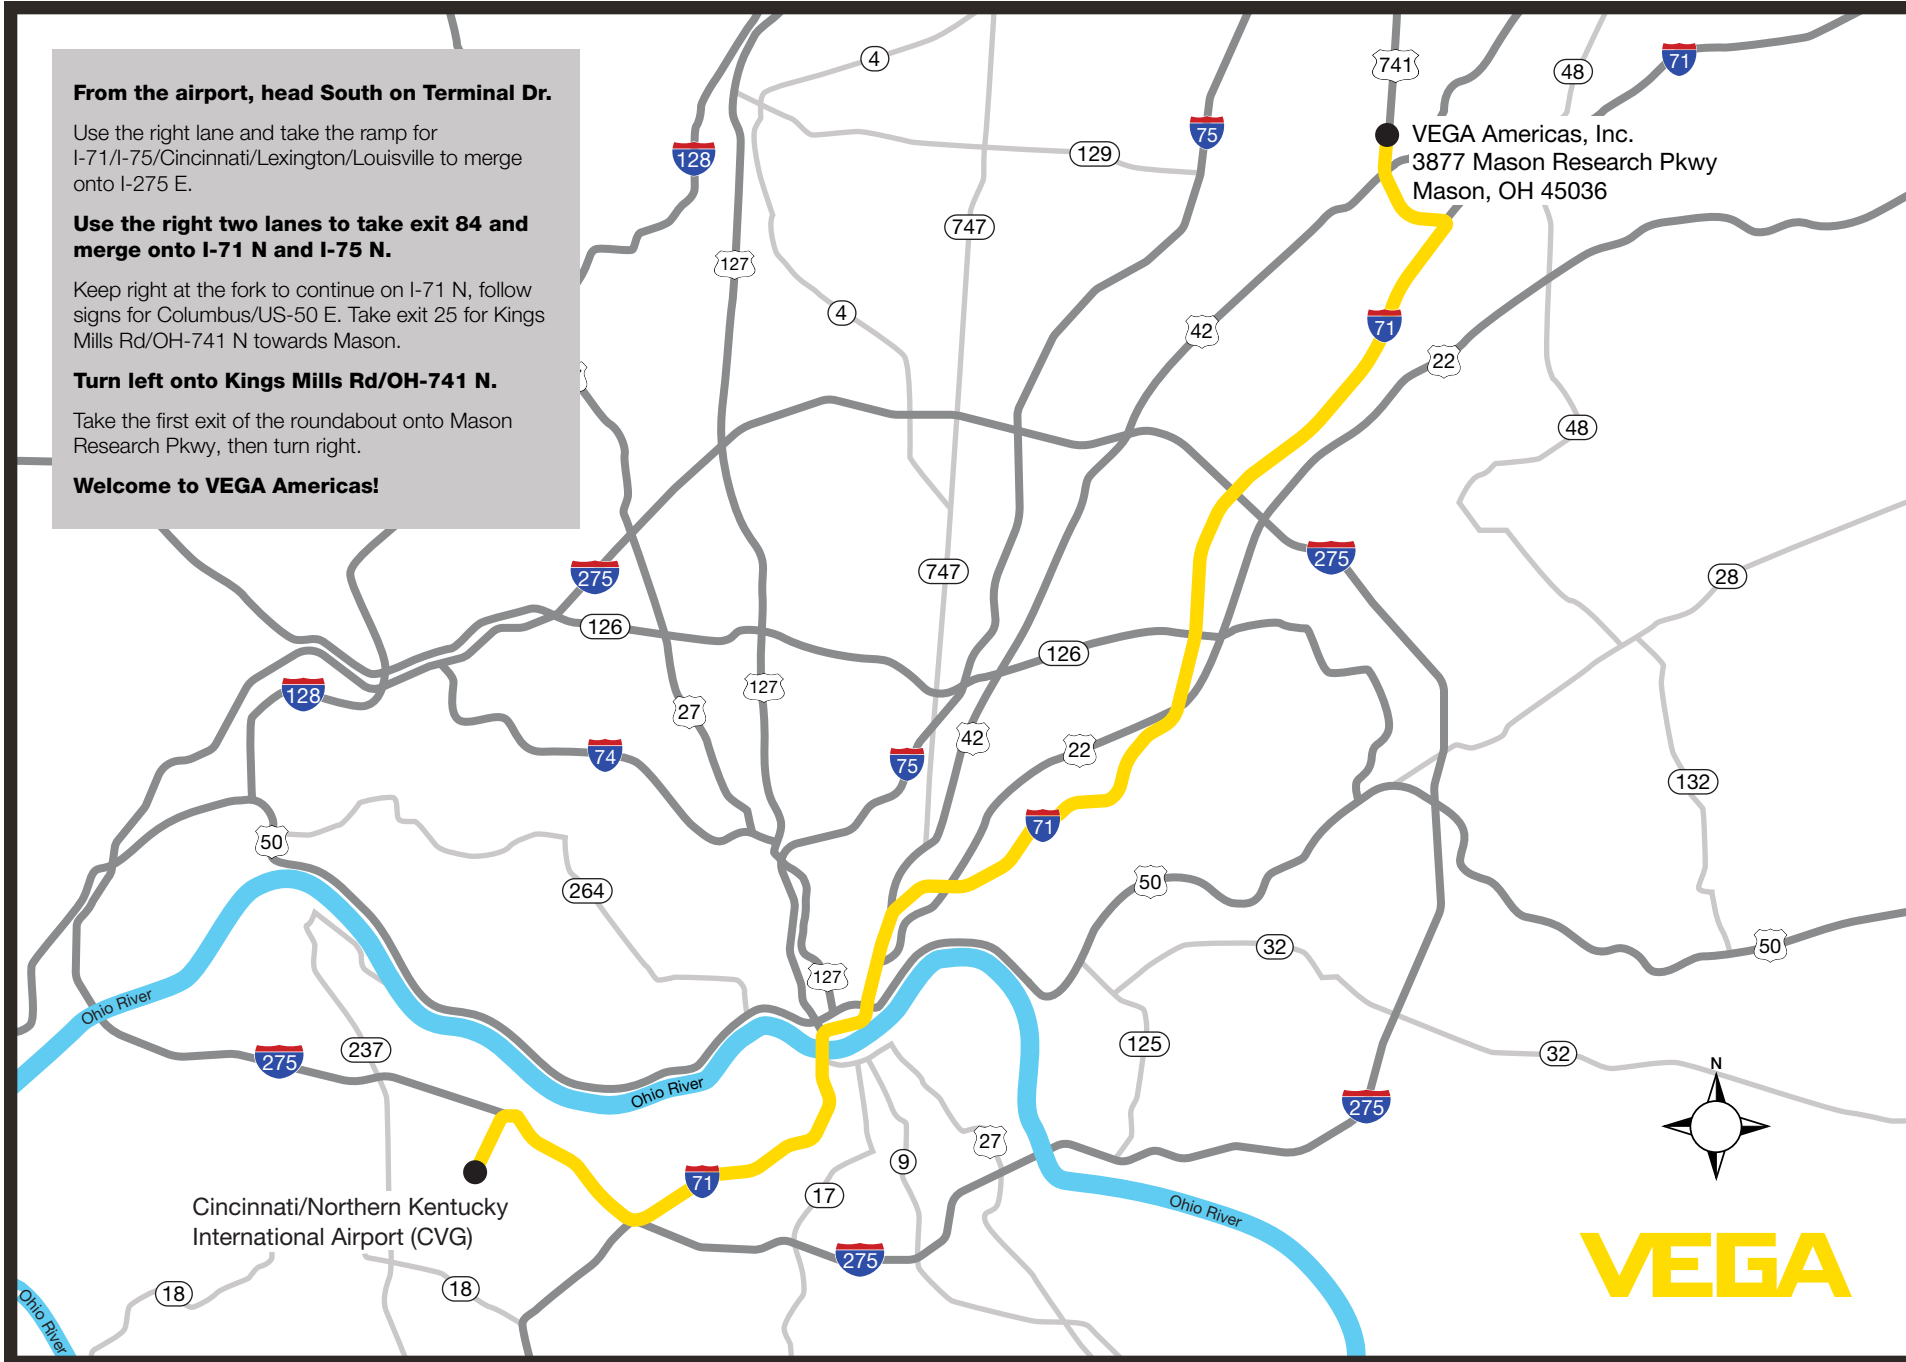

Directions to VEGA Americas from the Cincinnati/Northern Kentucky International Airport (CVG)

From the airport, head South on Terminal Dr.

Use the right lane and take the ramp for I-71/I-75/Cincinnati/Lexington/Louisville to merge onto I-275 E.

Use the right two lanes to take exit 84 and merge onto I-71 N and I-75 N.

Keep right at the fork to continue on I-71 N, follow signs for Columbus/US-50 E. Take exit 25 for Kings Mills Rd/OH-741 N towards Mason.

Turn left onto Kings Mills Rd/OH-741 N.

Take the first exit of the roundabout onto Mason Research Pkwy, then turn right.

Welcome to VEGA Americas!